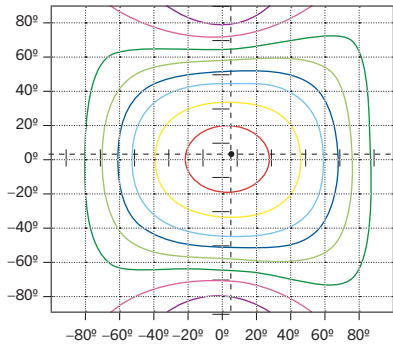

5 YEAR
WARRANTY

POWER AND COLOR TEMPERATURE SELECTABILITY

- CCT Selection: Adjustable CCT (3500K/4000K/5000K)
- Wattage Selection: Adjustable Wattage (25W/20W/15W)

PRODUCT SPECIFICATIONS

Catalog Number	Input Voltage	Wattage	CCT	Lumen Output	Efficacy	CRI	Power Factor	Lifetime
S-LED-2-25PS-8CSA	120–277V	25W	3500K	3,250	130 lm/W	> 80	> 0.90	50,000 hrs
			4000K	3,275	131 lm/W			
			5000K	3,300	132 lm/W			
		20W	3500K	2,720	136 lm/W			
			4000K	2,740	137 lm/W			
			5000K	2,760	138 lm/W			
		15W	3500K	2,085	139 lm/W			
			4000K	2,100	140 lm/W			
			5000K	2,115	141 lm/W			

ONE CATALOG NUMBER WITH 9 DIFFERENT OPTIONS

* Preset to highest lumen output (25W / 5000K)

* Color Uniformity: CCT (Correlated Color Temperature) range as per guidelines outlined in ANSI C78.377-2017.

SpecGrade
888-410-5337
www.SpecGrade.com

S-LED-2-25PS-8CSA

LED MICROSTRIP FIXTURE

PHOTOMETRIC SPECIFICATIONS

ISOCANDELA PLOT

- Cd: 891, 90%
 - Cd: 743, 75%
 - Cd: 594, 60%
 - Cd: 495, 50%
 - Cd: 396, 40%
 - Cd: 297, 30%
 - Cd: 198, 20%
 - Cd: 99, 10%
- Point of Max Cd: 990.5

POLAR CANDELA DISTRIBUTION

- Max Cd: 315° H
- 0° H
- 90° H
- 22.5° H
- 45° H
- 67.5° H

ZONAL LUMEN SUMMARY

Zone	Lumens	% Luminaire
0-60	2,215.2	65.40%
60-90	884.3	26.10%
0-90	3,099.5	91.50%
90-180	289.5	8.50%
0-180	3,389.0	100.0%