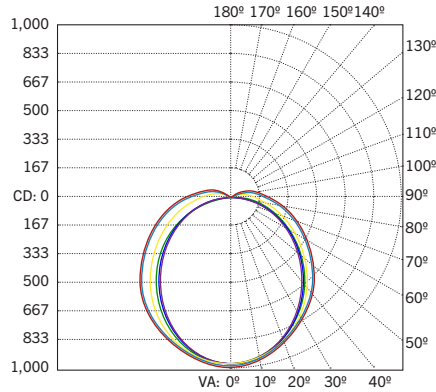

5 YEAR
WARRANTY

POWER AND COLOR TEMPERATURE SELECTABILITY

- CCT Selection: Adjustable CCT (3500K/4000K/5000K)
- Wattage Selection: Adjustable Wattage (25W/20W/15W)

PRODUCT SPECIFICATIONS

Catalog Number	Input Voltage	Wattage	CCT	Lumen Output	Efficacy	CRI	Power Factor	Lifetime
S-LED-2-25PS-8CSA	120–277V	25W	3500K	3,250	130 lm/W	> 80	> 0.90	50,000 hrs
			4000K	3,275	131 lm/W			
			5000K	3,300	132 lm/W			
		20W	3500K	2,720	136 lm/W			
			4000K	2,740	137 lm/W			
			5000K	2,760	138 lm/W			
		15W	3500K	2,085	139 lm/W			
			4000K	2,100	140 lm/W			
			5000K	2,115	141 lm/W			

ONE CATALOG NUMBER WITH 9 DIFFERENT OPTIONS

* Preset to highest lumen output (25W / 5000K)

* Color Uniformity: CCT (Correlated Color Temperature) range as per guidelines outlined in ANSI C78.377-2017.

SpecGrade
888-410-5337
www.SpecGrade.com

S-LED-2-25PS-8CSA

LED MICROSTRIP FIXTURE

PHOTOMETRIC SPECIFICATIONS

ISOCANDELA PLOT

- Cd: 891, 90%
 - Cd: 743, 75%
 - Cd: 594, 60%
 - Cd: 495, 50%
 - Cd: 396, 40%
 - Cd: 297, 30%
 - Cd: 198, 20%
 - Cd: 99, 10%
- Point of Max Cd: 990.5

POLAR CANDELA DISTRIBUTION

- Max Cd: 315° H
- 0° H
- 90° H
- 22.5° H
- 45° H
- 67.5° H

ZONAL LUMEN SUMMARY

Zone	Lumens	% Luminaire
0-60	2,215.2	65.40%
60-90	884.3	26.10%
0-90	3,099.5	91.50%
90-180	289.5	8.50%
0-180	3,389.0	100.0%