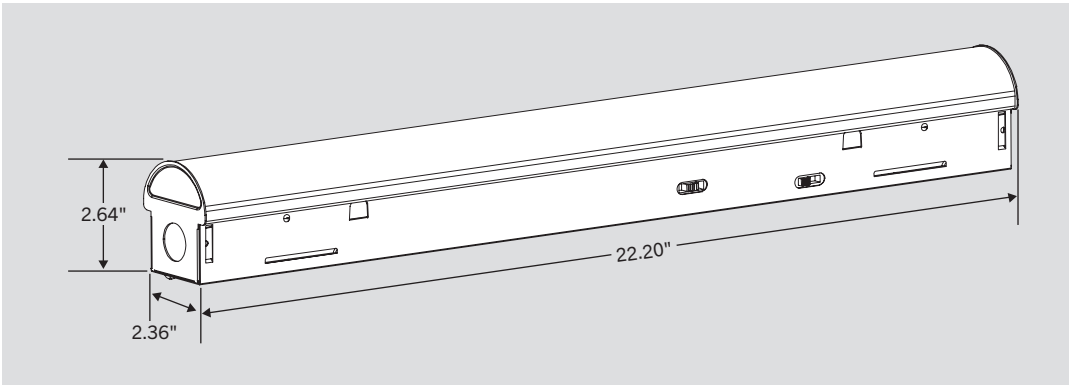

PHYSICAL SPECIFICATIONS

ORDERING INFORMATION

Catalog Number	Pack Quantity	Easy Code	UPC
S-LED-2-25PS-8CSA	TBD	LGT-89	843654135410