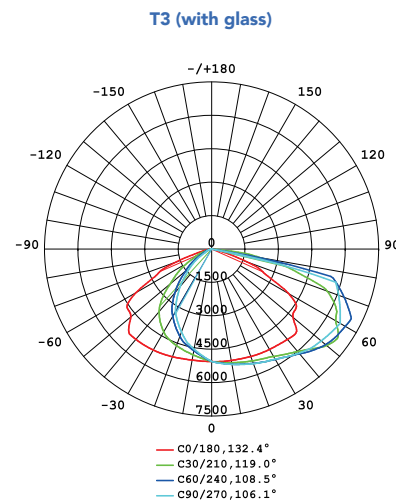

MATERIALS

- Housing | Die-cast Aluminum
- Gasketing | Silicone Rubber
- Hardware | Stainless Steel
- Finish | Powdercoat
- Lens | Polycarbonate

LUMEN CHART

	3000K	4000K	5000K	
150W	19,050 lm	19,850 lm	20,250 lm	Typical delivered lumen data is approximate. Actual lumens will vary due to installation environment and beam pattern. Please see IES files.
200W	25,400 lm	26,450 lm	27,000 lm	

PRODUCT DRAWINGS (Dimensions in Inches and [mm])

150W

200W

OPTICS

Due to continuous improvement and innovation, product appearance and specifications may change without notice. Actual performance may differ as a result of end-user environment and application.