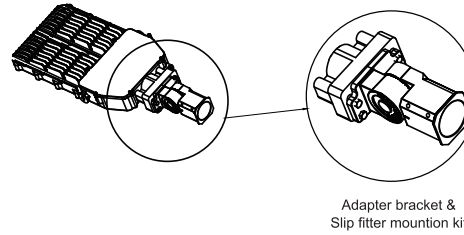

PRODUCT DRAWINGS (Dimensions in Inches and [mm])

150W

200W

OPTICS

Due to continuous improvement and innovation, product appearance and specifications may change without notice. Actual performance may differ as a result of end-user environment and application.

• Pole Mounting

• Slip Fitter Mounting

• Trunnion Mounting

• Bracket Mounting

• Arm Mounting (A)

• Arm Mounting (B)