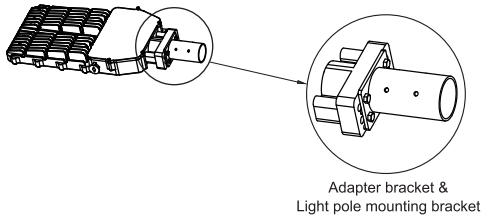

PRODUCT DRAWINGS (Dimensions in Inches and [mm])

150W

200W

OPTICS

Due to continuous improvement and innovation, product appearance and specifications may change without notice. Actual performance may differ as a result of end-user environment and application.

• Pole Mounting

• Slip Fitter Mounting

• Trunnion Mounting

• Bracket Mounting

• Arm Mounting (A)

• Arm Mounting (B)