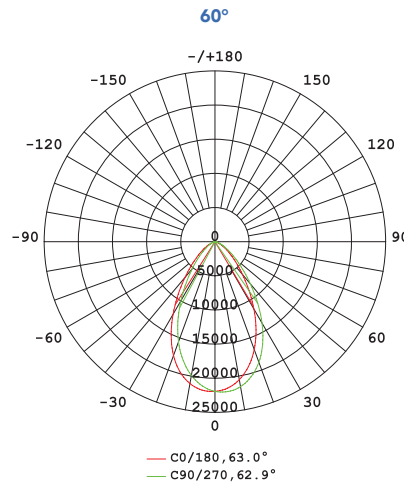

MATERIALS

- Housing | Die-cast Aluminum
- Gasketing | Silicone Rubber
- Hardware | Stainless Steel
- Finish | Powdercoat
- Lens | Polycarbonate

LUMEN CHART

	3000K	4000K	5000K	
150W	19,050 lm	19,850 lm	20,250 lm	Typical delivered lumen data is approximate. Actual lumens will vary due to installation environment and beam pattern. Please see IES files.
200W	25,400 lm	26,450 lm	27,000 lm	

PRODUCT DRAWINGS (Dimensions in Inches and [mm])

150W

200W

OPTICS

Due to continuous improvement and innovation, product appearance and specifications may change without notice. Actual performance may differ as a result of end-user environment and application.