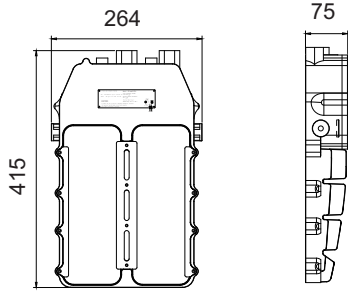

MATERIALS

- Housing | Die-cast Aluminum
- Gasketing | Silicone Rubber
- Hardware | Stainless Steel
- Finish | Powdercoat
- Lens | Polycarbonate

LUMEN CHART

	3000K	4000K	5000K	
150W	19,050 lm	19,850 lm	20,250 lm	Typical delivered lumen data is approximate. Actual lumens will vary due to installation environment and beam pattern. Please see IES files.
200W	25,400 lm	26,450 lm	27,000 lm	

PRODUCT DRAWINGS (Dimensions in Inches and [mm])

150W

200W

OPTICS

Due to continuous improvement and innovation, product appearance and specifications may change without notice. Actual performance may differ as a result of end-user environment and application.