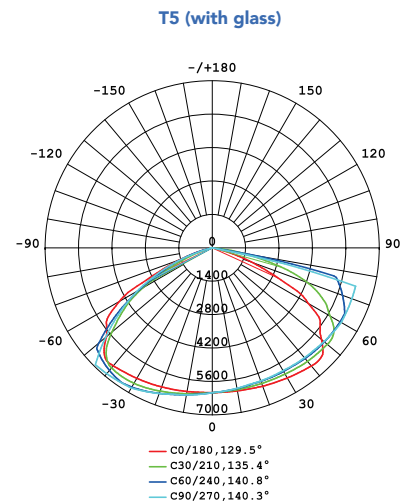

MATERIALS

- Housing | Die-cast Aluminum
- Gasketing | Silicone Rubber
- Hardware | Stainless Steel
- Finish | Powdercoat
- Lens | Polycarbonate

LUMEN CHART

	3000K	4000K	5000K	
150W	19,050 lm	19,850 lm	20,250 lm	Typical delivered lumen data is approximate. Actual lumens will vary due to installation environment and beam pattern. Please see IES files.
200W	25,400 lm	26,450 lm	27,000 lm	

PRODUCT DRAWINGS (Dimensions in Inches and [mm])

150W

200W

OPTICS

Due to continuous improvement and innovation, product appearance and specifications may change without notice. Actual performance may differ as a result of end-user environment and application.