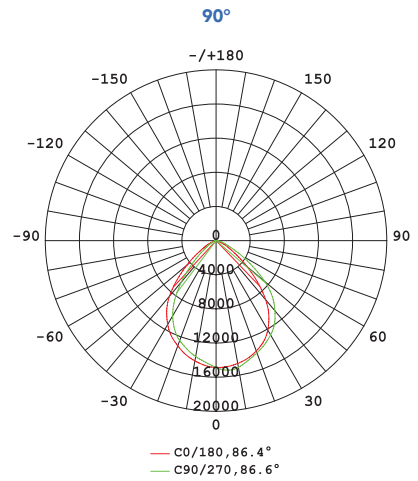

MATERIALS

- Housing | Die-cast Aluminum
- Gasketing | Silicone Rubber
- Hardware | Stainless Steel
- Finish | Powdercoat
- Lens | Polycarbonate

LUMEN CHART

	3000K	4000K	5000K	
150W	19,050 lm	19,850 lm	20,250 lm	Typical delivered lumen data is approximate. Actual lumens will vary due to installation environment and beam pattern. Please see IES files.
200W	25,400 lm	26,450 lm	27,000 lm	

PRODUCT DRAWINGS (Dimensions in Inches and [mm])

150W

200W

OPTICS

Due to continuous improvement and innovation, product appearance and specifications may change without notice. Actual performance may differ as a result of end-user environment and application.