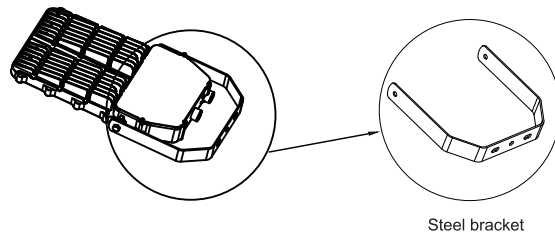

PRODUCT DRAWINGS (Dimensions in Inches and [mm])

150W

200W

OPTICS

Due to continuous improvement and innovation, product appearance and specifications may change without notice. Actual performance may differ as a result of end-user environment and application.

• Pole Mounting

• Slip Fitter Mounting

• Trunnion Mounting

• Bracket Mounting

• Arm Mounting (A)

• Arm Mounting (B)