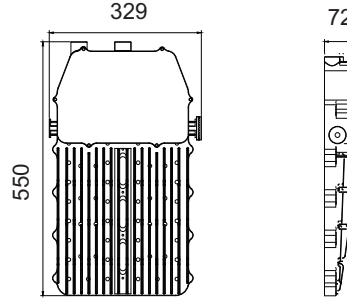

MATERIALS

- Housing | Die-cast Aluminum
- Gasketing | Silicone Rubber
- Hardware | Stainless Steel
- Finish | Powdercoat
- Lens | Polycarbonate

LUMEN CHART

	3000K	4000K	5000K	
150W	19,050 lm	19,850 lm	20,250 lm	Typical delivered lumen data is approximate. Actual lumens will vary due to installation environment and beam pattern. Please see IES files.
200W	25,400 lm	26,450 lm	27,000 lm	

PRODUCT DRAWINGS (Dimensions in Inches and [mm])

150W

200W

OPTICS

Due to continuous improvement and innovation, product appearance and specifications may change without notice. Actual performance may differ as a result of end-user environment and application.