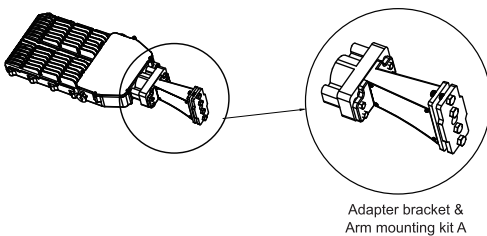

PRODUCT DRAWINGS (Dimensions in Inches and [mm])

150W

200W

OPTICS

Due to continuous improvement and innovation, product appearance and specifications may change without notice. Actual performance may differ as a result of end-user environment and application.

• Pole Mounting

• Slip Fitter Mounting

• Trunnion Mounting

• Bracket Mounting

• Arm Mounting (A)

• Arm Mounting (B)