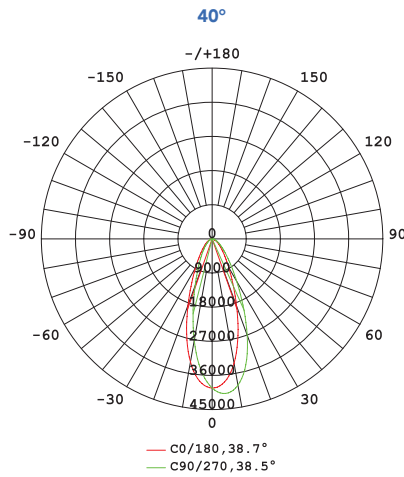

MATERIALS

- Housing | Die-cast Aluminum
- Gasketing | Silicone Rubber
- Hardware | Stainless Steel
- Finish | Powdercoat
- Lens | Polycarbonate

LUMEN CHART

	3000K	4000K	5000K	
150W	19,050 lm	19,850 lm	20,250 lm	Typical delivered lumen data is approximate. Actual lumens will vary due to installation environment and beam pattern. Please see IES files.
200W	25,400 lm	26,450 lm	27,000 lm	

PRODUCT DRAWINGS (Dimensions in Inches and [mm])

150W

200W

OPTICS

Due to continuous improvement and innovation, product appearance and specifications may change without notice. Actual performance may differ as a result of end-user environment and application.