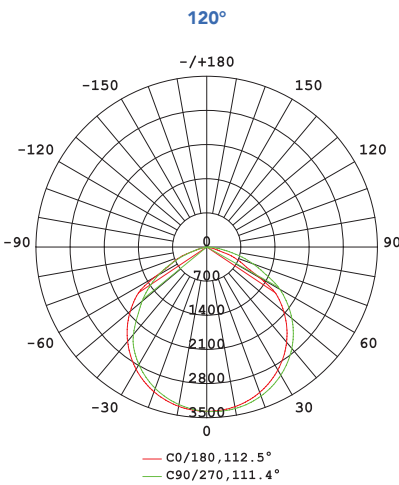

MATERIALS

- Housing | Die-cast Aluminum
- Gasketing | Silicone Rubber
- Hardware | Stainless Steel
- Finish | Powdercoat
- Lens | Polycarbonate

LUMEN CHART

	3000K	4000K	5000K	
150W	19,050 lm	19,850 lm	20,250 lm	Typical delivered lumen data is approximate. Actual lumens will vary due to installation environment and beam pattern. Please see IES files.
200W	25,400 lm	26,450 lm	27,000 lm	

PRODUCT DRAWINGS (Dimensions in Inches and [mm])

150W

200W

OPTICS

Due to continuous improvement and innovation, product appearance and specifications may change without notice. Actual performance may differ as a result of end-user environment and application.