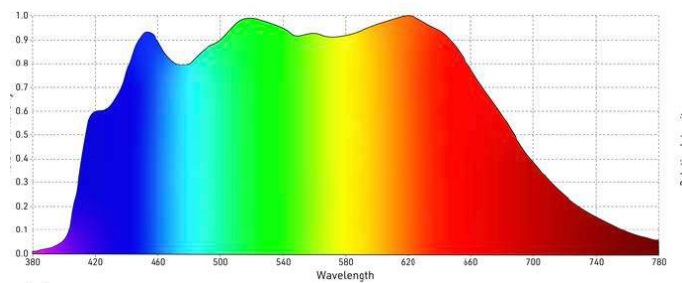

S1 Spectrum | Entire Life Cycle
No DLC