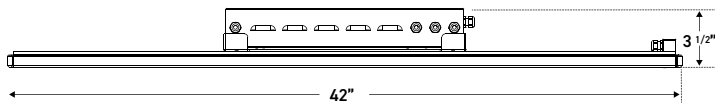

VERTA SERIES

Indoor LED Grow Light

Specifications

Performance

PPF

VERTA-4	822 $\mu\text{mol/s}$
VERTA-8	1,664 $\mu\text{mol/s}$

PPFD | 1,220 $\mu\text{mol/s/m}^2$

System Power

VERTA-4	330W
VERTA-8	650W

Efficacy | 2.5 $\mu\text{mol/J}$

Distribution | 120°

Spectrum | A1

Thermal | 100% Passive

Expected Life | 100,000 hrs.

Electrical

Voltage | 100-277VAC (V01), 347-480VAC (V04)

Surge Protection | 4kV (V01), 6kV (V04)

Dimming | 0-10V

Power Factor | 0.999

Current THD | <5%

- Performance specifications obtained from independent lab testing by Underwriters Laboratory. UL Report #12348087.01

Materials

LEDs | Proprietary blend of Samsung, Lumileds and OSRAM chips

Frame | Powder Coated Stainless Steel

Finish | Polyester Powder Coat

Heat Sink | AL6061 Aluminum

Modular Construction

(Enables grower to change out PCBs)

Warranty

LEDs | 10 Years

Drivers | 7 Years

Listings

Rating | IP67

Safety | UL 8800, UL 1598, UL 8750

FCC Compliant | 47 CFR FCC Part 15 Subpart B

NEMA Rating | 4X

DLC | Listed - Horticultural QPL

Misc

Geometry	Weight	Dimensions	FootPrint
VERTA-4	22.5 lbs	42" x 20" x 3.75"	24" x 48"
VERTA-8	43 lbs	42" x 42" x 3.75"	48" x 48"

Typical Mounting Height | $\geq 6"$ Above Canopy

Cord Length | 15-ft cord

Finish | White

Product Data

Dimensions

Maximum Amperage By Voltage Service

		4 BAR					
Voltage	Amperage	120V	208V	240V	277V	347V	480V
		3.0A	1.8A	1.6A	1.4A	1.1A	0.8A

		8 BAR					
Voltage	Amperage	120V	208V	240V	277V	347V	480V
		5.57A	3.21A	2.78A	2.41A	1.92A	1.39A