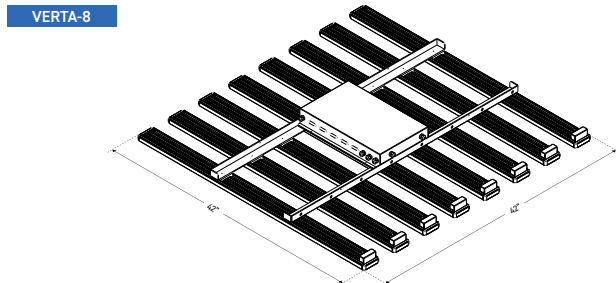

VERTA SERIES

Indoor LED Grow Light

Specifications

Performance

PPF

VERTA-4	822 $\mu\text{mol/s}$
VERTA-8	1,664 $\mu\text{mol/s}$

PPFD | 1,220 $\mu\text{mol/s/m}^2$

System Power

VERTA-4	330W
VERTA-8	650W

Efficacy | 2.5 $\mu\text{mol/J}$

Distribution | 120°

Spectrum | A1

Thermal | 100% Passive

Expected Life | 100,000 hrs.

Electrical

Voltage | 100-277VAC (V01), 347-480VAC (V04)

Surge Protection | 4kV (V01), 6kV (V04)

Dimming | 0-10V

Power Factor | 0.999

Current THD | <5%

- Performance specifications obtained from independent lab testing by Underwriters Laboratory. UL Report #12348087.01

Materials

LEDs | Proprietary blend of Samsung, Lumileds and OSRAM chips

Frame | Powder Coated Stainless Steel

Finish | Polyester Powder Coat

Heat Sink | AL6061 Aluminum

Modular Construction

(Enables grower to change out PCBs)

Warranty

LEDs | 10 Years

Drivers | 7 Years

Listings

Rating | IP67

Safety | UL 8800, UL 1598, UL 8750

FCC Compliant | 47 CFR FCC Part 15 Subpart B

NEMA Rating | 4X

DLC | Listed - Horticultural QPL

Misc

Geometry	Weight	Dimensions	FootPrint
VERTA-4	22.5 lbs	42" x 20" x 3.75"	24" x 48"
VERTA-8	43 lbs	42" x 42" x 3.75"	48" x 48"

Typical Mounting Height | $\geq 6"$ Above Canopy

Cord Length | 15-ft cord

Finish | White

Product Data

Dimensions

Maximum Amperage By Voltage Service

		4 BAR					
Voltage	Amperage	120V	208V	240V	277V	347V	480V
		3.0A	1.8A	1.6A	1.4A	1.1A	0.8A

		8 BAR					
Voltage	Amperage	120V	208V	240V	277V	347V	480V
		5.57A	3.21A	2.78A	2.41A	1.92A	1.39A