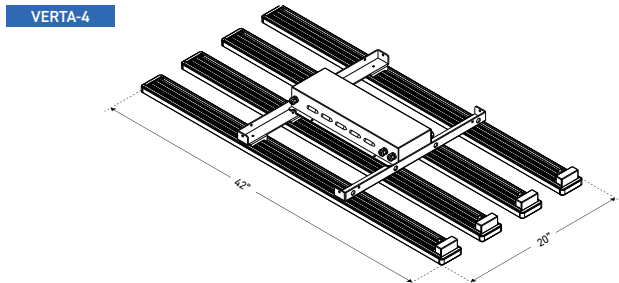

VERTA SERIES

Indoor LED Grow Light

Specifications

Performance

PPF

VERTA-4	822 $\mu\text{mol/s}$
VERTA-8	1,664 $\mu\text{mol/s}$

PPFD | 1,220 $\mu\text{mol/s/m}^2$

System Power

VERTA-4	330W
VERTA-8	650W

Efficacy | 2.5 $\mu\text{mol/J}$

Distribution | 120°

Spectrum | A1

Thermal | 100% Passive

Expected Life | 100,000 hrs.

Electrical

Voltage | 100-277VAC (V01), 347-480VAC (V04)

Surge Protection | 4kV (V01), 6kV (V04)

Dimming | 0-10V

Power Factor | 0.999

Current THD | <5%

- Performance specifications obtained from independent lab testing by Underwriters Laboratory. UL Report #12348087.01

Materials

LEDs | Proprietary blend of Samsung, Lumileds and OSRAM chips

Frame | Powder Coated Stainless Steel

Finish | Polyester Powder Coat

Heat Sink | AL6061 Aluminum

Modular Construction

(Enables grower to change out PCBs)

Warranty

LEDs | 10 Years

Drivers | 7 Years

Listings

Rating | IP67

Safety | UL 8800, UL 1598, UL 8750

FCC Compliant | 47 CFR FCC Part 15 Subpart B

NEMA Rating | 4X

DLC | Listed - Horticultural QPL

Misc

Geometry	Weight	Dimensions	FootPrint
VERTA-4	22.5 lbs	42" x 20" x 3.75"	24" x 48"
VERTA-8	43 lbs	42" x 42" x 3.75"	48" x 48"

Typical Mounting Height | $\geq 6"$ Above Canopy

Cord Length | 15-ft cord

Finish | White

Product Data

Dimensions

Maximum Amperage By Voltage Service

		4 BAR					
Voltage	Amperage	120V	208V	240V	277V	347V	480V
		3.0A	1.8A	1.6A	1.4A	1.1A	0.8A

		8 BAR					
Voltage	Amperage	120V	208V	240V	277V	347V	480V
		5.57A	3.21A	2.78A	2.41A	1.92A	1.39A